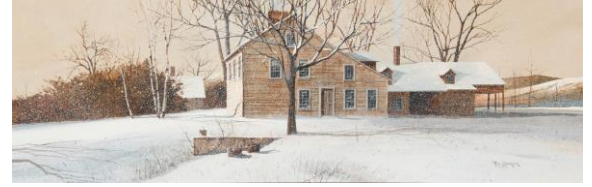

# CONDITION REPORT

Online Auction: August 3, 2024

**Lot #:** 404  
**Artist:** Swanson, Ray  
**Title:** *Snowy Days*  
**Medium:** Gouache  
**Dimensions:** 10 x 30 inches  
**Frame Dimensions:**  
**Estimates:** \$1,000 - \$2,000  
**Signature:** Signed and dated 73 lower right

13346

*\*There may be more than 1 item in this lot, if so, there is only 1 item pictured here. The remaining items can be viewed in our catalog or on our web site.*

**UNDER UV**

- Black Lighted  Lined

**CONDITION SUMMARY**