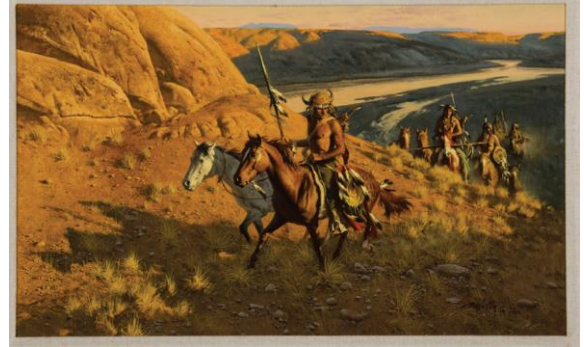

# CONDITION REPORT

April 12th & 13th, 2024

**Lot #:** 214  
**Artist:** McCarthy, Frank  
**Title:** *Warrior's Return*  
**Medium:** Oil on canvas  
**Dimensions:** 16 x 26 inches  
**Frame Dimensions:**  
**Estimates:** \$20,000 - \$30,000  
**Signature:** Signed/CA and dated 1986 lower right  
 11382

*\*There may be more than 1 item in this lot, if so, there is only 1 item pictured here. The remaining items can be viewed in our catalog or on our web site.*

**UNDER UV**

- Black Lighted  Lined

**CONDITION SUMMARY**