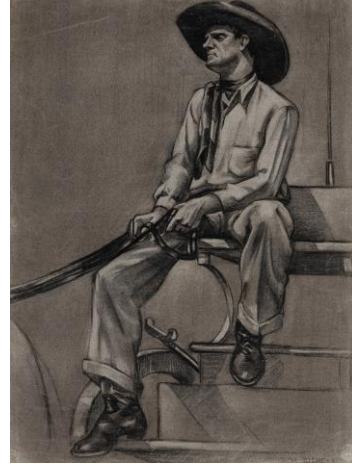

O2023 CONDITION REPORT

Lot #: 190
Artist: Rishell, Robert
Title: *The Driver*
Medium: Charcoal
Dimensions: 25 x 18 1/2 inches
Frame Dimensions:
Estimates: \$2,000 - \$3,000
Signature: Signed lower right