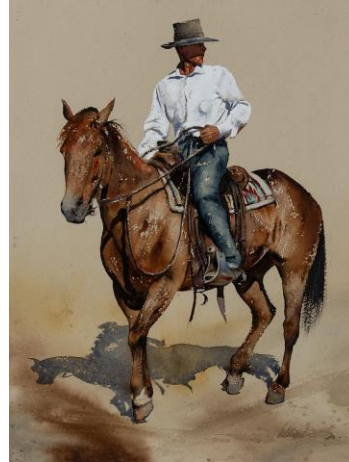

CONDITION REPORT

Online Auction: August 26, 2023

Lot #: 170
Artist: Matthews, William
Title: *Schuette's Mount*
Medium: Watercolor
Dimensions: 24 x 18 inches
Frame Dimensions:
Estimates: \$3,000 - \$5,000
Signature: Signed lower right
 10706

**There may be more than 1 item in this lot, if so, there is only 1 item pictured here. The remaining items can be viewed in our catalog or on our web site.*

UNDER UV

- Black Lighted Lined

CONDITION SUMMARY