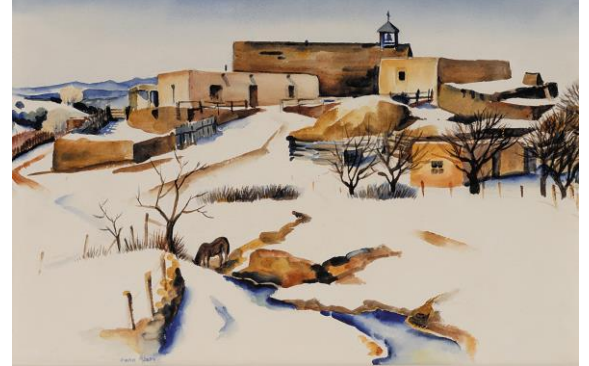

## O2023 CONDITION REPORT

**Lot #:** 128  
**Artist:** Kloss, Gene  
**Title:** *February Morning*  
**Medium:** Watercolor  
**Dimensions:** 11 x 17 1/2 inches  
**Frame Dimensions:**  
**Estimates:** \$5,000 - \$8,000  
**Signature:** Signed lower left