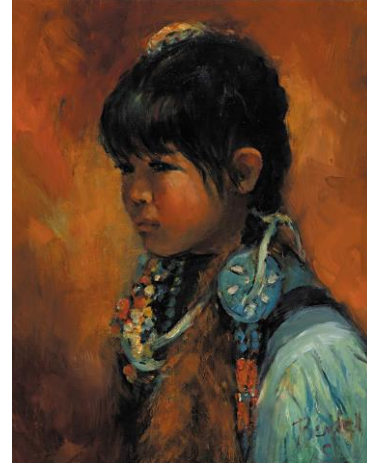

O2023 CONDITION REPORT

Lot #: 028
Artist: Bendell, Marilyn
Title: *I Think She is Tired*
Medium: Oil on canvas
Dimensions: 14 x 11 inches
Frame Dimensions:
Estimates: \$400 - \$600
Signature: Signed lower right

**There may be more than 1 item in this lot, if so, there is only 1 item pictured here. The remaining items can be viewed in our catalog or on our web site.*

10727

UNDER UV

- Black Lighted Lined

CONDITION SUMMARY