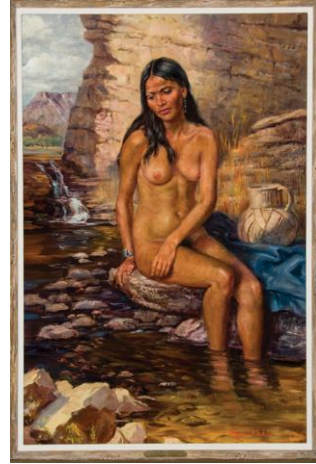

O2023 CONDITION REPORT

Lot #: 369
Artist: Pease, Raymond
Title: *Reverie*
Medium: Oil on board
Dimensions: 36 x 24 inches
Frame Dimensions:
Estimates: \$800 - \$1,200
Signature: Signed lower right

**There may be more than 1 item in this lot, if so, there is only 1 item pictured here. The remaining items can be viewed in our catalog or on our web site.*