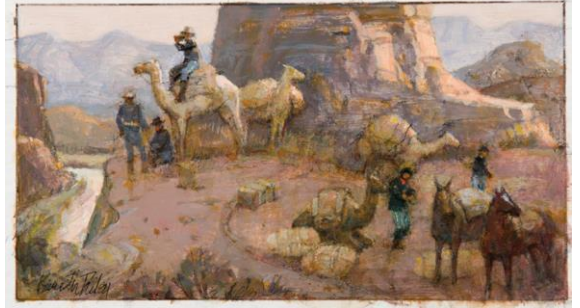

2023 CONDITION REPORT

Lot #: 353
Artist: Riley, Kenneth
Title: *The Camel Experiment*
Medium: Acrylic on board
Dimensions: 3 1/4 x 6 inches
Frame Dimensions: 13x16
Estimates: \$3,000 - \$5,000
Signature: Signed lower left