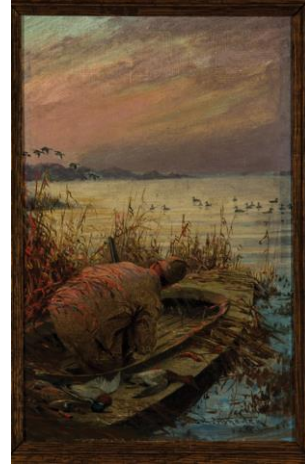

## 2023 CONDITION REPORT

**Lot #:** 348

**Artist:** Brewer, Edward

**Title:** *Duck Hunting*

**Medium:** Oil on board

**Dimensions:** 14 x 9 inches

**Frame Dimensions:** 20x15

**Estimates:** \$2,000 - \$3,000

**Signature:** Signed lower right

*\*There may be more than 1 item in this lot, if so, there is only 1 item pictured here. The remaining items can be viewed in our catalog or on our web site.*

### UNDER UV

- Black Lighted      **Indication of:**  Inpainting       Overpainting
- Lined