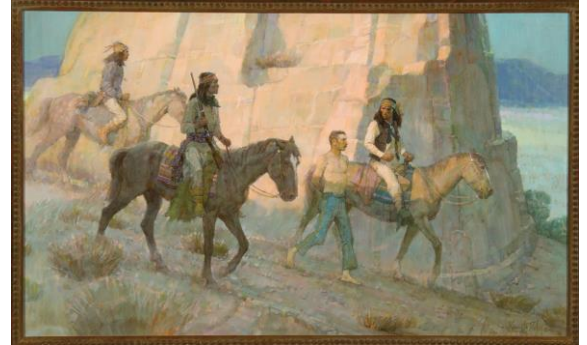

2023 CONDITION REPORT

Lot #: 217

Artist: Riley, Kenneth Pauling

Title: *Limited Choices*

Medium: Oil on board

Dimensions: 18 x 30 inches

Frame Dimensions: 26x38

Estimates: \$20,000 - \$30,000

Signature: Signed lower right

**There may be more than 1 item in this lot, if so, there is only 1 item pictured here. The remaining items can be viewed in our catalog or on our web site.*

UNDER UV

- Black Lighted **Indication of:** Inpainting Overpainting
 Lined