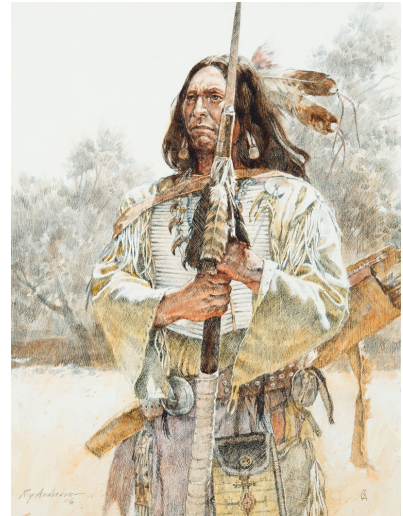

2020 CONDITION REPORT

Under UV:

Black Lighted

Indication of:

Inpainting

Lined:

Overall Condition:

Excellent