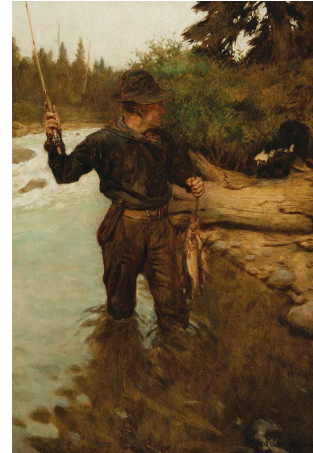

## 2019 CONDITION REPORT

---

**Lot: 245**

**Artist:** Philip R. Goodwin (1882-1935)

**Title:** *A Distant Acquaintance*

**Medium:** Oil on canvas

**Dimensions:** 28 x 19 inches

**Framed Dimensions:** 33 x 25 inches

**Estimate:** \$40,000 - \$60,000

**Signature:** Signed lower right

**Under UV:**

Black Lighted      Indication of:       Inpainting

**Lined:**

**Overall Condition:**     Excellent     Good     Fair     Poor

**Other Notes:**

**Condition Summary:**

Painting has been lined. Inpainting throughout. Stretcher makes on left. Touched-up spot in the log near fisherman's hand.