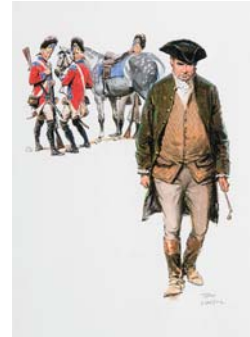

2019 CONDITION REPORT

Lot: 125

Artist: Tom Lovell (1909-1997)

Title: *Paul Revere Illustration*

Medium: Mixed Media

Dimensions: 12 x 9 inches

Framed Dimensions: 21 x 17 inches

Estimate: \$4,000 - \$6,000

Signature: Signed lower right

Under UV:

Black Lighted Indication of: Inpainting

Lined:

Overall Condition: Excellent Good Fair Poor

Other Notes:

Condition Summary:

In excellent condition. No problems to note.