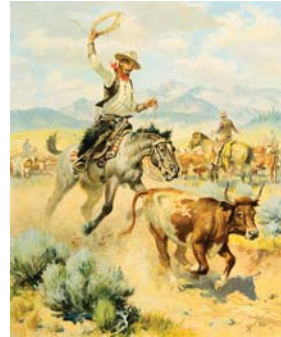

2019 CONDITION REPORT

Lot: 118

Artist: Charlie Dye (1906-1972)

Title: *Cutting Out a Stray*

Medium: Oil on board

Dimensions: 24 x 20 inches

Framed Dimensions: 34 x 30 inches

Estimate: $20,000 - $30,000

Signature: Signed lower right/CA

Under UV:

☒ Black Lighted   Indication of: ☐ Inpainting

Lined: ☐

Overall Condition: ☒ Excellent   ☐ Good   ☐ Fair   ☐ Poor

Other Notes:

Condition Summary:

In excellent condition. No apparent evidence of inpaint under UV light. No problems to note.